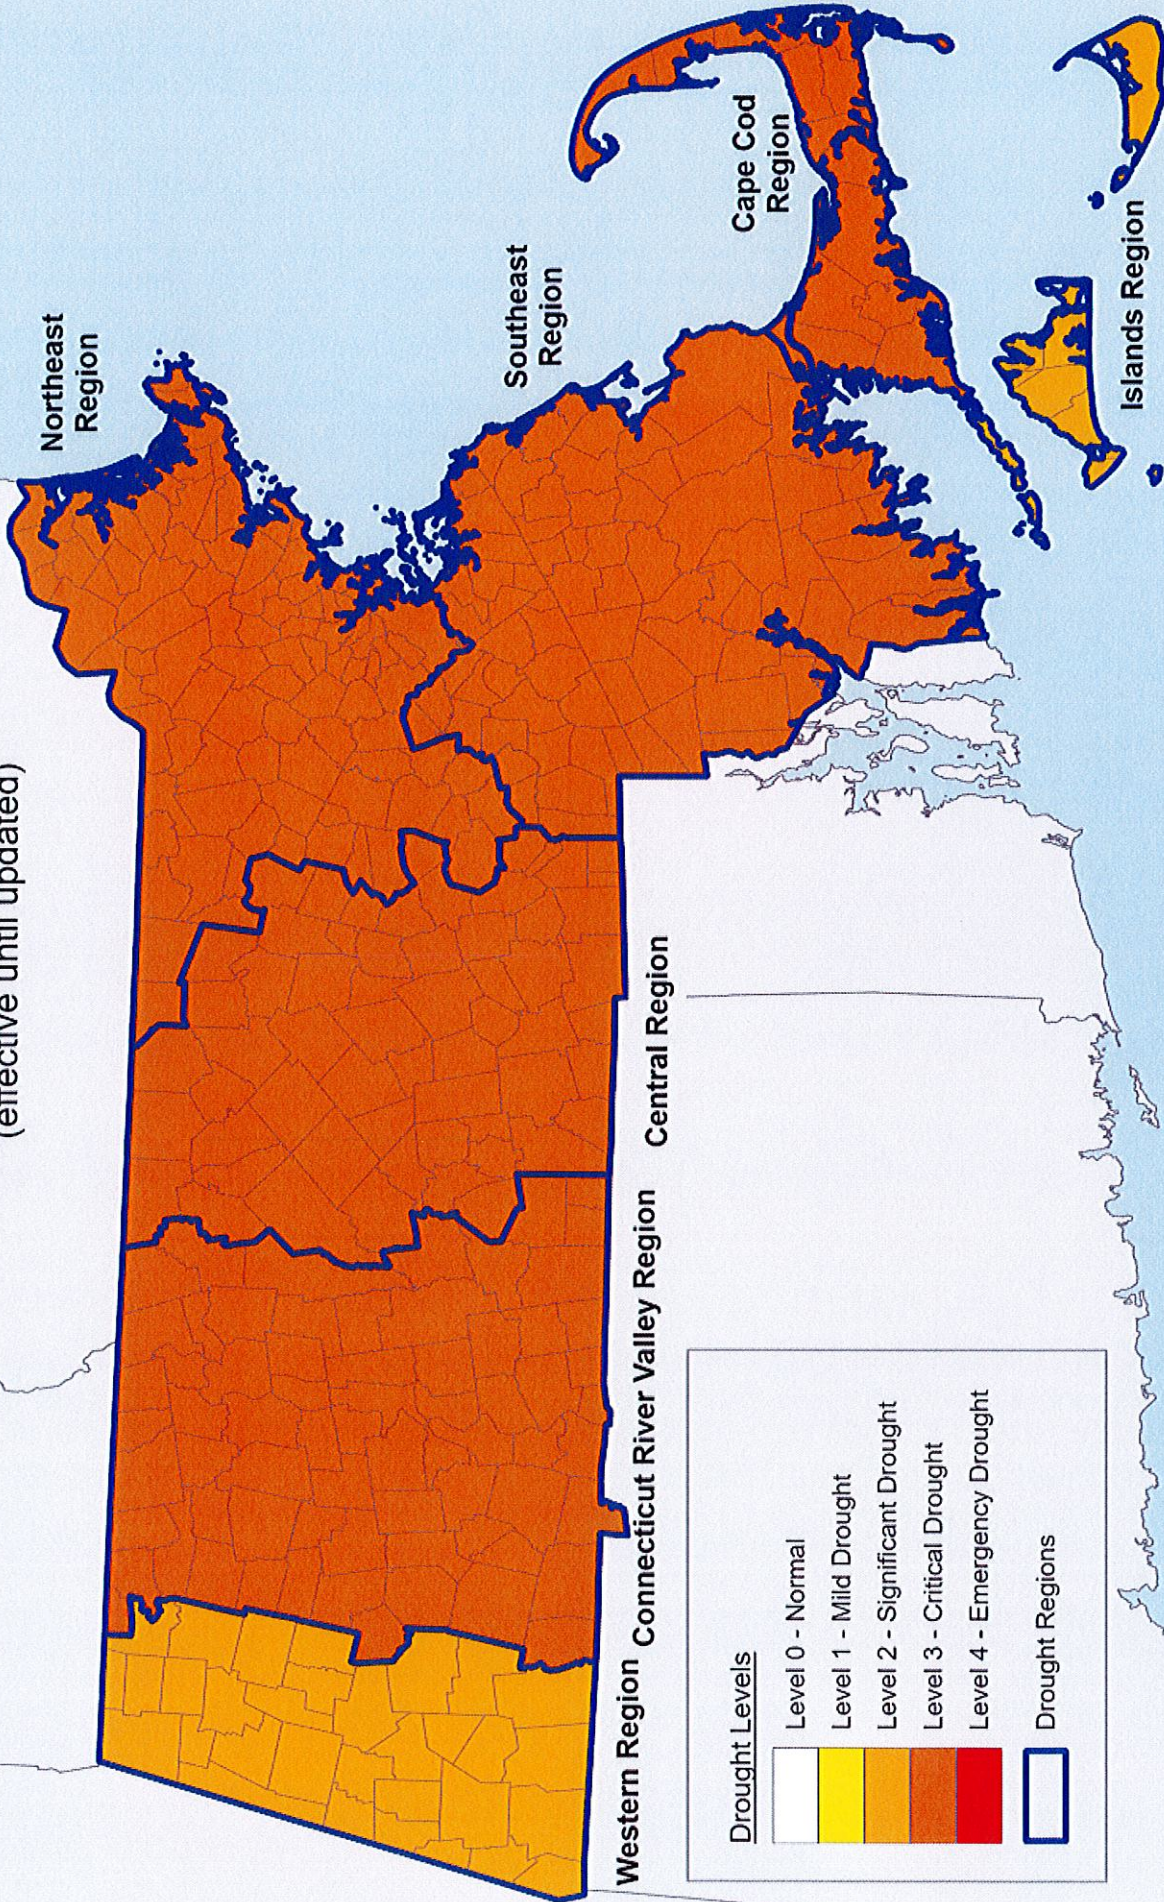

MASSACHUSETTS DROUGHT STATUS

Drought status declared August 24, 2022
(effective until updated)

Western Region Connecticut River Valley Region Central Region

Drought Levels

- Level 0 - Normal
- Level 1 - Mild Drought
- Level 2 - Significant Drought
- Level 3 - Critical Drought
- Level 4 - Emergency Drought

Drought Regions

Reflecting conditions since August 1, 2022

0 10 20 Miles
Data sources: MassGIS, DCR Office of Water Resources (kms)